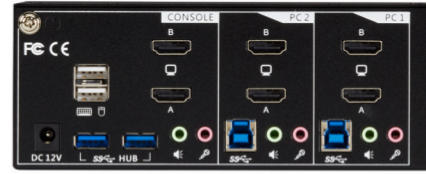

PHOTOS/WHAT'S INCLUDED

DUAL-MONITOR HDMI USB 3 KVM SWITCH (KV6222H) DATA SHEET

FRONT VIEW

KV6222H

BACK VIEW

KV6222H

WHAT'S INCLUDED WITH THE KV6222H

- (1) SWITCH
- (1) 12V POWER SUPPLY WITH US, UK, EU, AND AU ADAPTERS